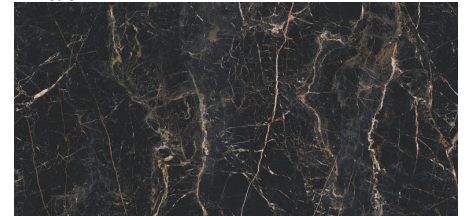

Cerrad

Large Panel Porcelain

24x24, 48x48, 24x48, 48x110

TILE

AMERICA

SHADE VARIATION

All field tile is available in polished or matte finishes.

WEAR CODE

Floor and Wall Application

Calacatta
Silver

Gold

Marquina
Black

Softcement
White

Silver

Grafite

Masterstone
White