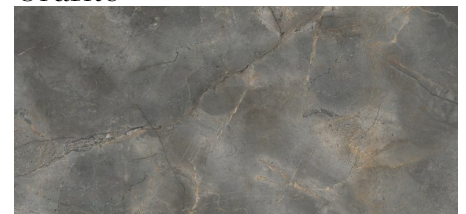

Grafite

Notes:

These ship direct from our manufacturer to the job site! This is key to minimizing the risk of breaking. Let your next project be big and bold at a fraction of the cost of slab material.

Always inspect materials prior to installations.

Always mix 2-3 cartons at a time while installing to insure the best blend.

Book An
Appointment

www.tileamerica.com