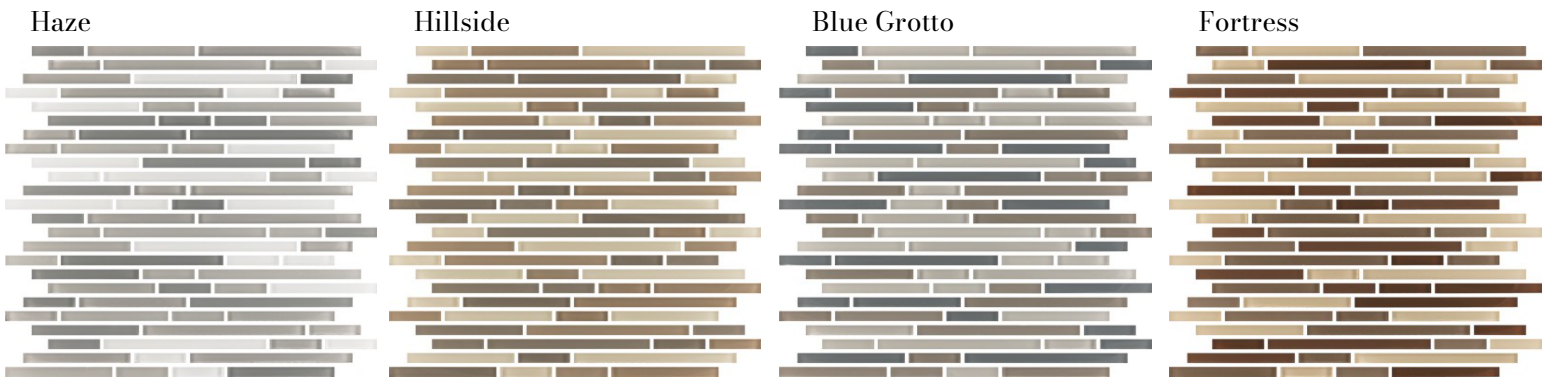

SHADE VARIATION

V3 - Moderate Variation

While the colors present on a single piece of tile will be indicative of the colors to be expected on the other tiles, the amount of colors on each piece may vary significantly. For example “that little bit of color” on one piece of tile may be the primary color on the next piece.

WEAR CODE

Class 1 Rated for wall application only

PERFORMANCE DATA

THICKNESS: 8 mm

Characteristics:	Norms:	Results
Frost Resistance	ISO 10545-12	Frost Proof
Chemical Resistance	ISO 10545-13	Yes

Notes:

Always mix 2-3 cartons at a time while installing to insure the best blend.
All product images are representation only.
Variation in color and shading is to be expected. Final selection should be made from actual tile samples.