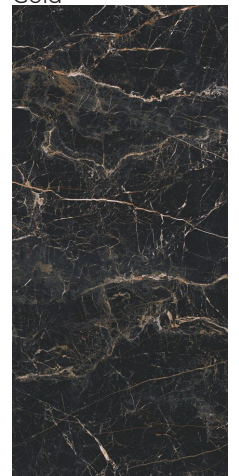

CERRAD PORCELAIN

Expand your design options with large panel porcelain tiles from Tile America! Less grout, more wow factor. Large panels in designer looks from modern cement to luxurious marble. All field tile is available in polished or matte finishes.

SIZES:

COLOR

24x24

24x48

48x48

48x110

Masterstone
Grafite

Silver

White

Softcement
Grafite

Silver

White

Onix
White

Blue

Marquina
Gold

Calacatta
White

Gold

Decos available in 12x48 only.