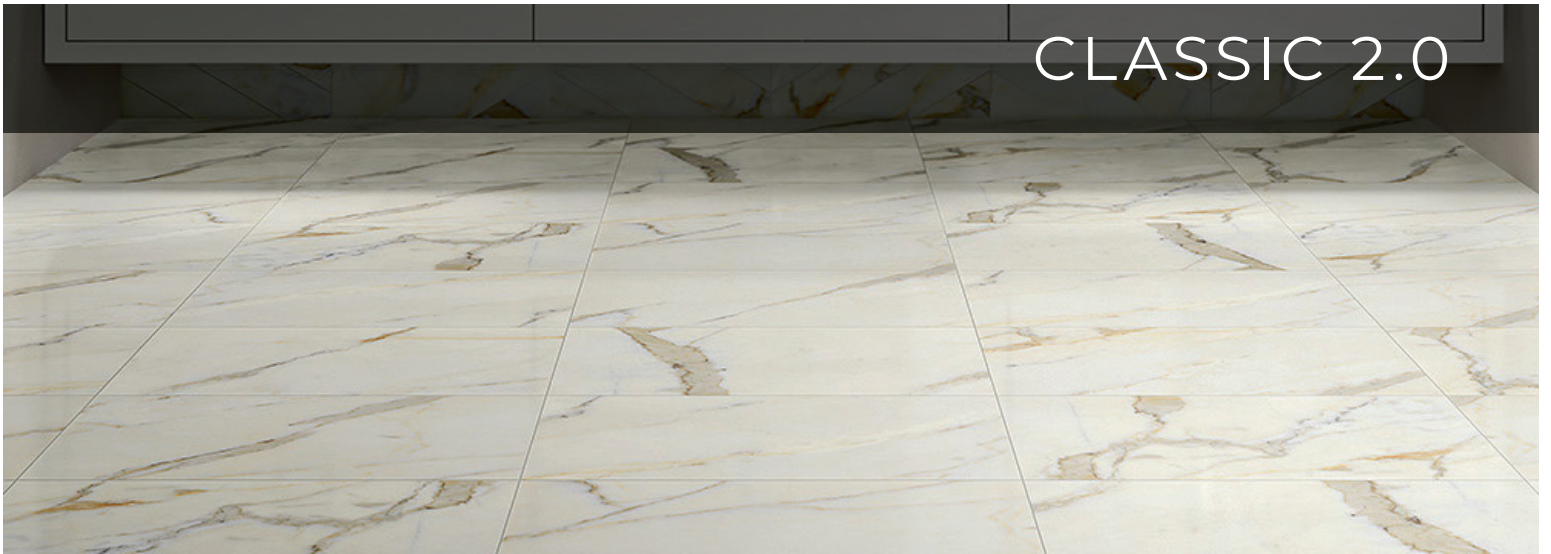

CLASSIC 2.0

The best just got better with this stone-inspired collection which includes glazed porcelain tile from the US manufacturer, StonePeak. Italian Carrara and Calacatta marbles as well as vein-cut travertines (Grigio). Available in a wide variety of sizes, shapes, and mosaics. A bullnose trim completes the collection.