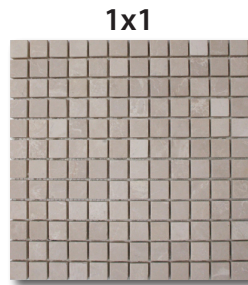

Almond Beige

A cool classic. Refined marble for any sophisticated space.

Available in tumbled and honed finishes.

TILE AMERICA®

Material	Natural Stone
Finish	Tumbled, Honed
Sizes Available	1x1 mosaic, 2x2 mosaic, 4x4, 6x6, 8x8, 12x12, octagon mosaics, hexagon mosaic, mini pattern mosaic, mini romano mosaic, 2x12 cornice, 1x12 liner, 1.4x12 rail, 2.75x12 mosaic blend, 2x12 mosaic brick strips, 2x12 mosaic strips, 2.4x12 mosaic strip, 2.5x12 mosaic border. Honed Finish is available in following sizes, 3x6, 4x4, 6x6, 8x8, 12x12 and the following mosaics, .625x.625, 1x1, 2x2, hexagon, octagon.
Wear Code	8 - Customer determines use.