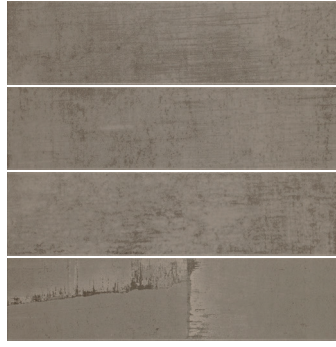

Available in a striking 4x16" format, Metal mood comes in four striking colors—Pewter, Iron, Copper, and Lunar—and two finishes: a smooth metallic surface and a decorative relief for added dimension and movement. These finishes create dynamic, expressive spaces that play with light and shadow.

Metal mood is a design statement that transforms walls into powerful urban stories—infusing every space with a bold, contemporary identity

# metalmood

Glazed Ceramic Tile

Lunar | V4

04x16 MATTE PRESSED

Pewter | V4

04x16 MATTE PRESSED

Iron | V4

04x16 MATTE PRESSED