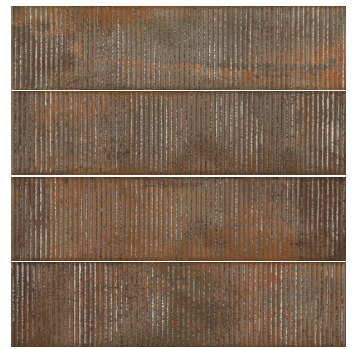

Available in a striking 4x16" format, Metal mood comes in four striking colors—Pewter, Iron, Copper, and Lunar—and two finishes: a smooth metallic surface and a decorative relief for added dimension and movement. These finishes create dynamic, expressive spaces that play with light and shadow.

Metal mood is a design statement that transforms walls into powerful urban stories—infusing every space with a bold, contemporary identity

Copper | V4

04x16 MATTE PRESSED

Lunar Deco | V4

04x16 MATTE PRESSED

Pewter Deco | V4

04x16 MATTE PRESSED

Iron Deco | V4

04x16 MATTE PRESSED

Copper Deco | V4

04x16 MATTE PRESSED