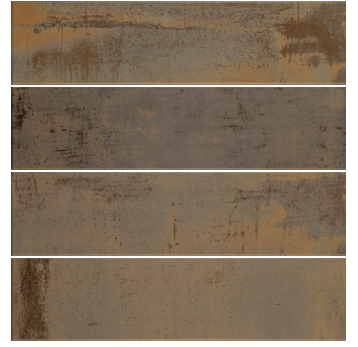

Available in a striking 4x16" format, Metal mood comes in four striking colors—Pewter, Iron, Copper, and Lunar—and two finishes: a smooth metallic surface and a decorative relief for added dimension and movement. These finishes create dynamic, expressive spaces that play with light and shadow.

Metal mood is a design statement that transforms walls into powerful urban stories—infusing every space with a bold, contemporary identity

# metalmood

Glazed Ceramic Tile

Lunar | V4

04x16 MATTE PRESSED

Pewter | V4

04x16 MATTE PRESSED

Iron | V4

04x16 MATTE PRESSED

Copper | V4

04x16 MATTE PRESSED

Lunar Deco | V4

04x16 MATTE PRESSED

Pewter Deco | V4

04x16 MATTE PRESSED

Iron Deco | V4

04x16 MATTE PRESSED